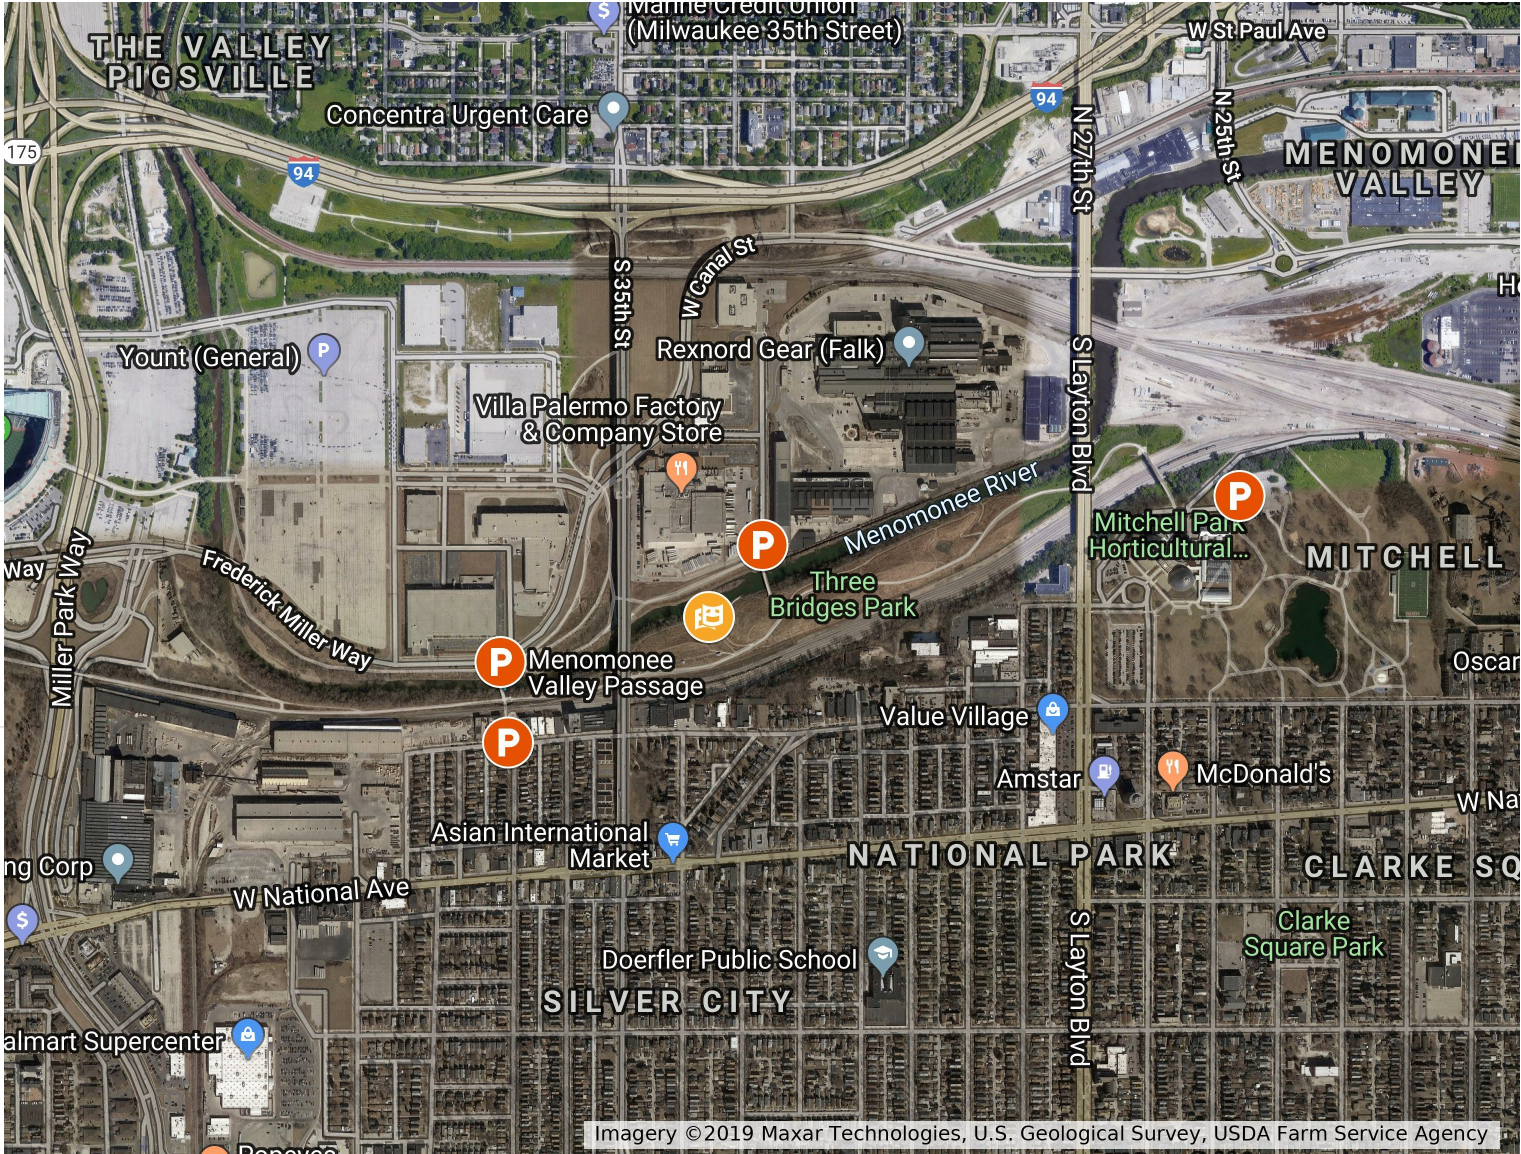

Parking near Three Bridges Park

Parking near Three Bridges Park

Parking behind Palermo's Pizza

Parking on W Canal Street

Street parking near the Urban Ecology Center

Parking lot behind the Domes

Events

Shakespeare in Three Bridges Park

Three Bridges Park isn't visible from the street. There are four convenient places to park from which you can walk into the park.

Imagery © 2019 Maxar Technologies, U.S. Geological Survey, USDA Farm Service Agency